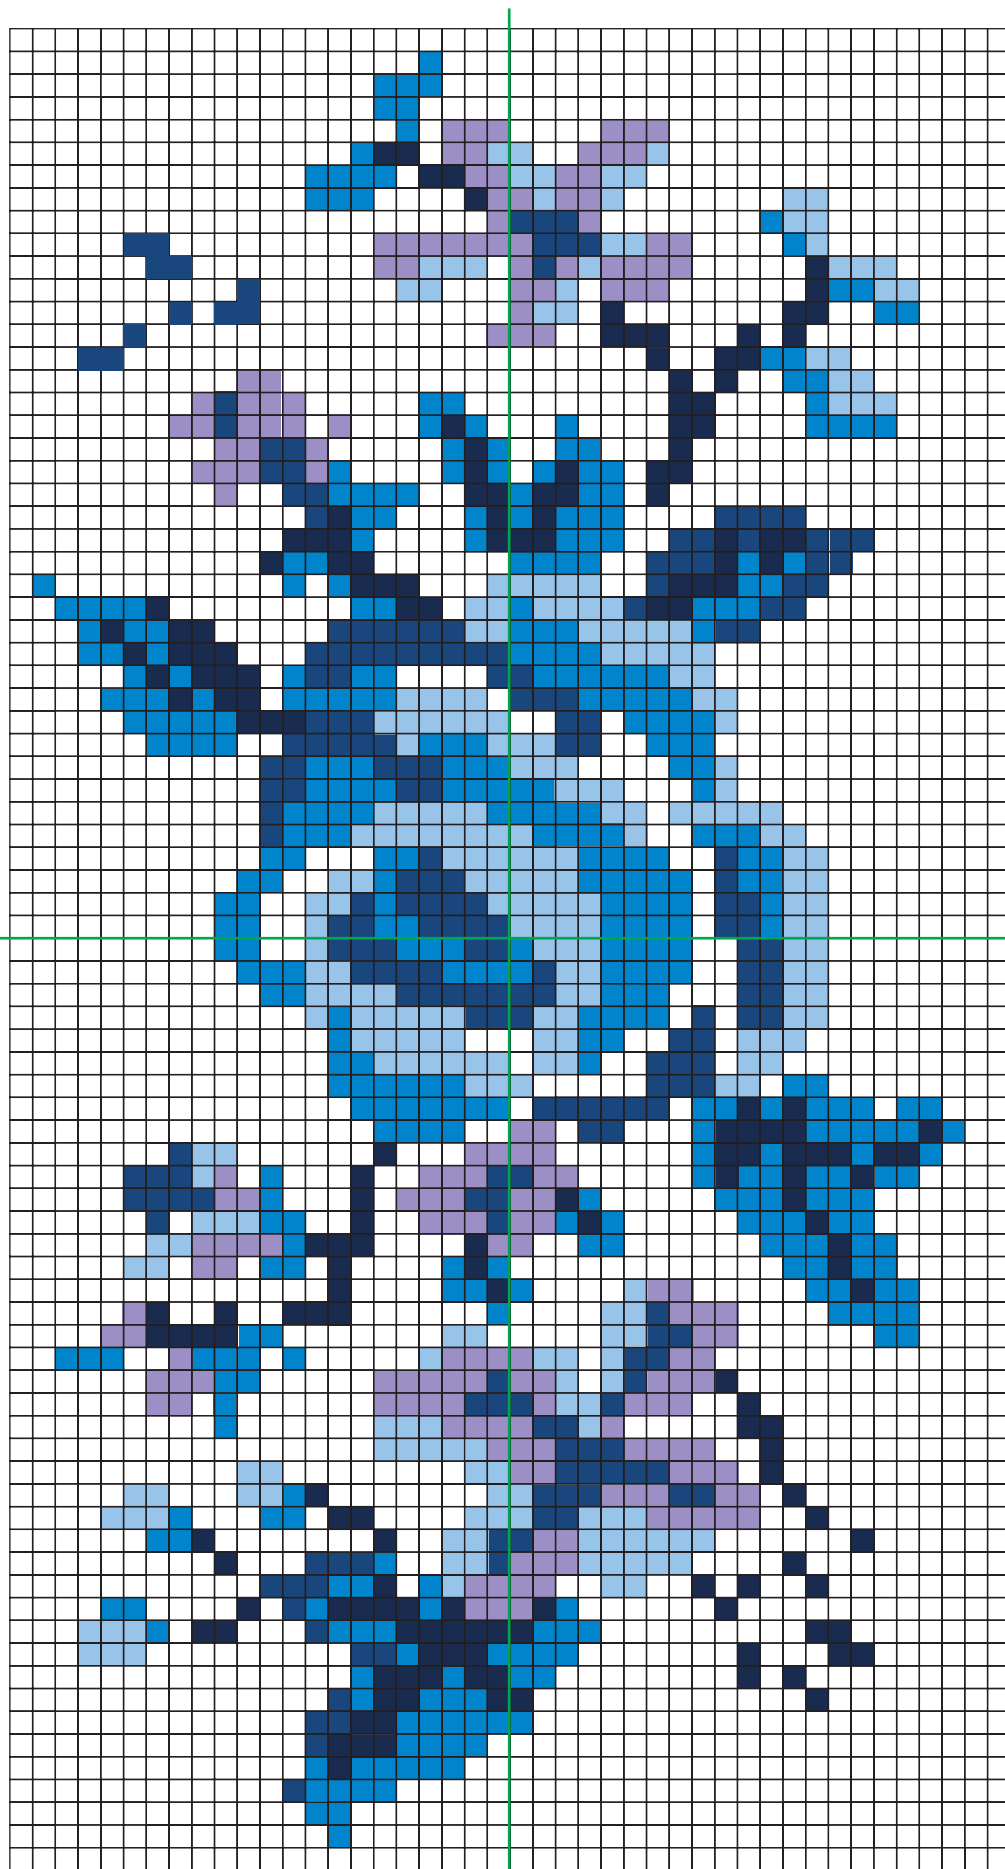

Key: DMC floss

- = # 823
- = # 796
- = # 793
- = # 340
- = # 3747

Diagram 1

Diagram 2

Diagram 3

TOP

centre
BOTTOM

centre