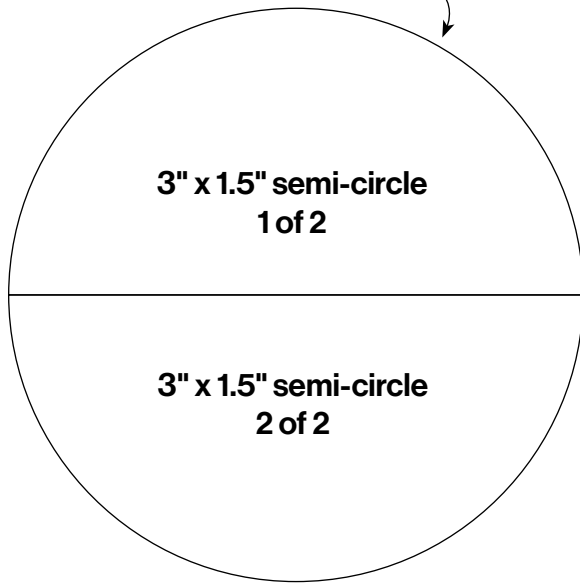

# Canadian Living

Cookie treasure chest pattern pieces

Cut on all the solid lines

**7" x 3" rectangle 2 of 3**

**7" x 3" rectangle 3 of 3**

**7" x ½" rectangle 1 of 8**

**7" x ½" rectangle 1 of 8**

**7" x ½" rectangle 1 of 8**

**7" x ½" rectangle 1 of 8**

**7" x ½" rectangle 1 of 8**

**7" x ½" rectangle 1 of 8**

**7" x ½" rectangle 1 of 8**

**7" x ½" rectangle 1 of 8**